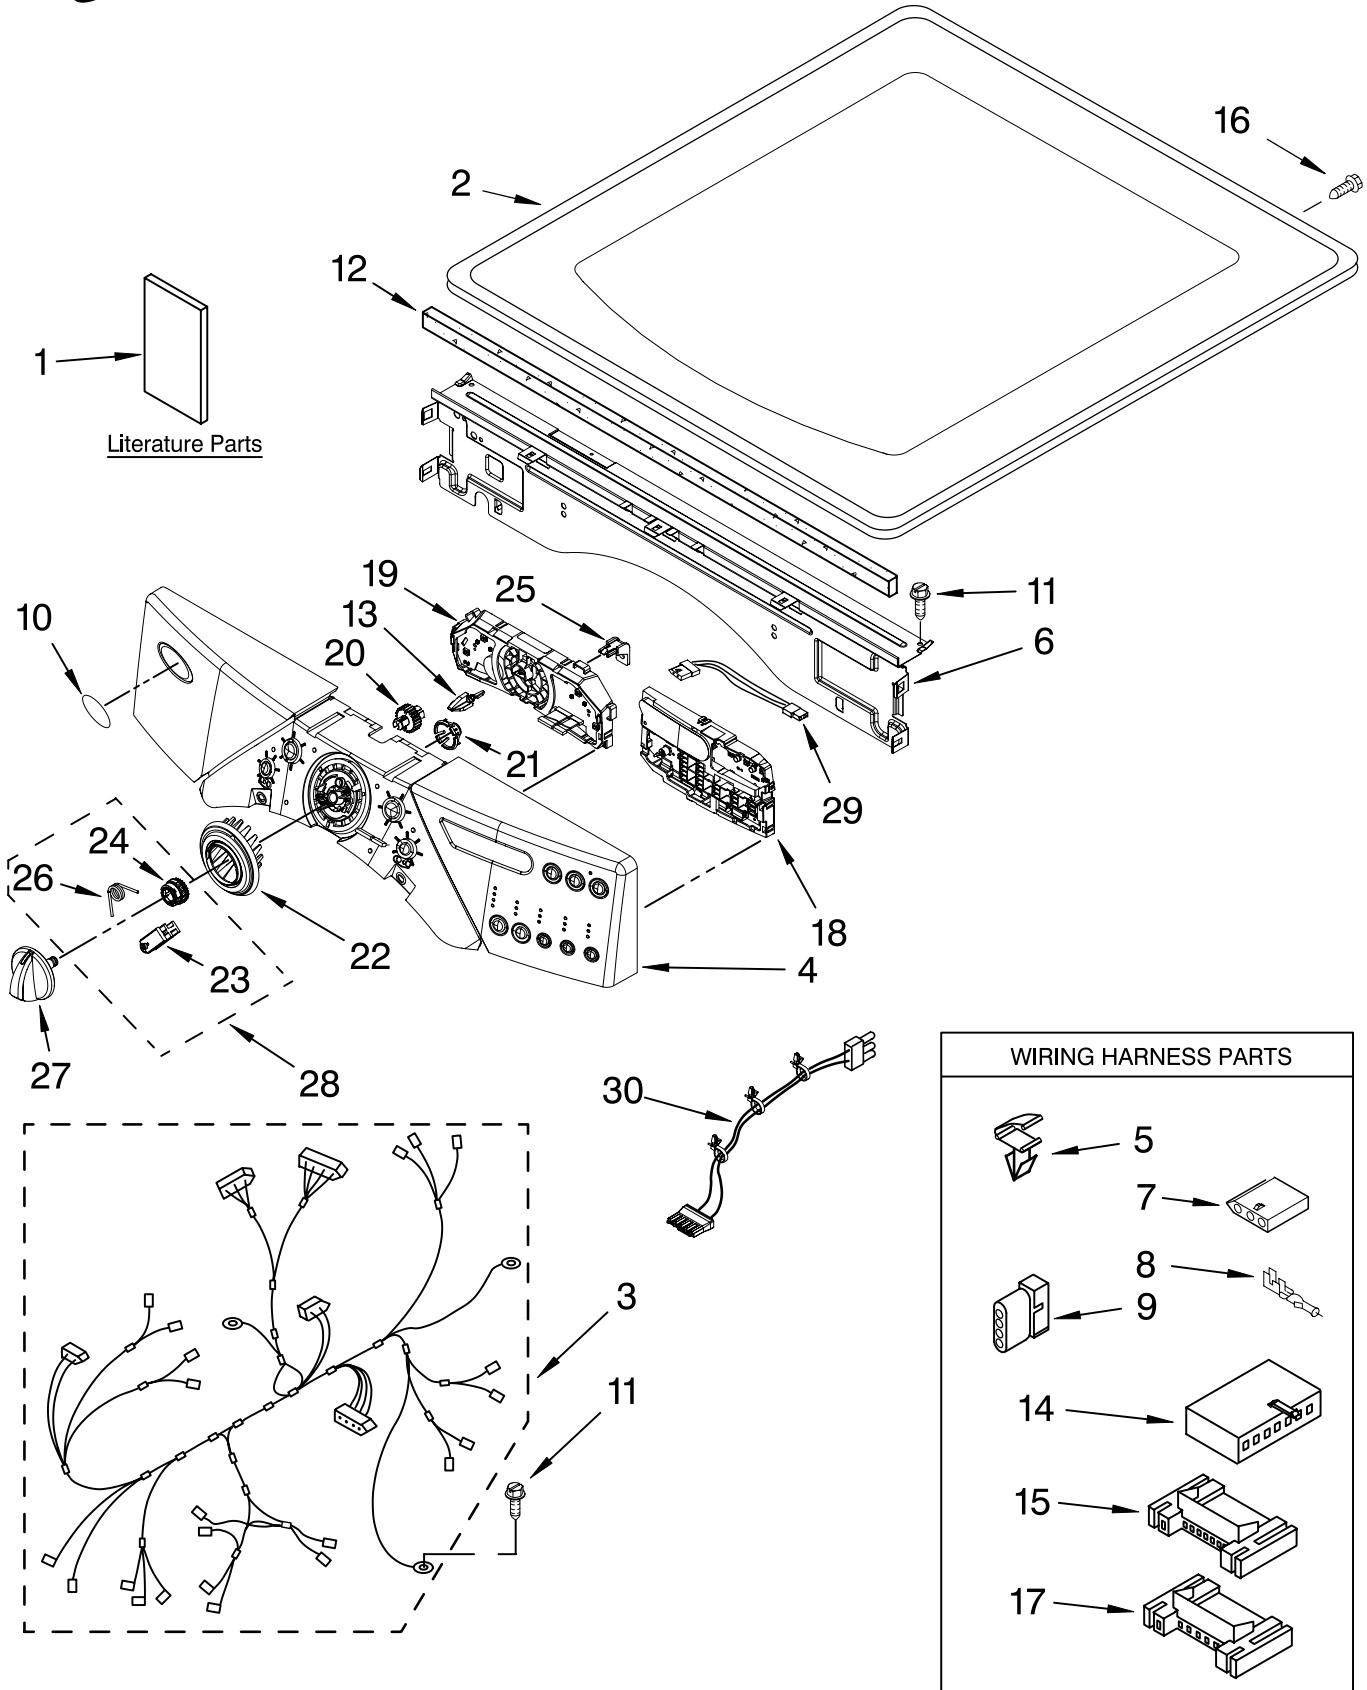

# TOP AND CONSOLE PARTS

GAS DRYER

For Models: WGD9200SQ0  
(Designer White)

FOR ORDERING INFORMATION REFER TO PARTS PRICE LIST

# TOP AND CONSOLE PARTS

For Models: WGD9200SQ0  
(Designer White)

Illus. No.	Part No.	DESCRIPTION
1		Literature Parts
	W10151593	Use & Care Guide
	W10110640	Tech Sheet
	W10111226	Guide, Quick Start
2	3980634	Top
3	8579737	Harness, Main
4	W10116694	Panel, Console (Includes Item: 20,21,22,27,28)
5	3394427	Clip, Harness
6	W10006840	Bracket, Console (Includes Item.12)
7	353424	Connector, Sensor
8	94614	Terminal
9	3936144	Plug, Terminal
10	W10117943	Badge
11	3390647	Screw, 8-18 x 1/2
12	W10112267	Foam-Seal Control Bracket
13	W10030070	Array, Power
14	3936150	Connector, 7-Circuit
15	3395683	Connector, (Motor)
16	3390647	Screw, 8-18 x 1/2
17	2203186	Connector, 5-Circuit
18	W10031420	User-Interface (Right)
19	W10031410	User Interface (Center) (Includes Item.13)
20	W10012430	Encoder-Wheel
21	W10012440	Retainer, Snap
22	W10012410	Knob, Light Ring (Includes: Illus. 21 )
23	W10012810	Rast, Wheel Assembly (Service Only With Illus. 28 )
24	W10012450	Detent Wheel (Service Only With Illus. 28 )
25	W10112268	Clip, Harness (4)
26	W10012820	Knob, Spring (2) (Service Only With Illus. 28 )
27	W10116701	Knob, Control
28	280230	Encoder-Wheel Kit (Includes Illus: 23, 24 & 26 )
29	W10095960	Harness, Communication
30	W10110976	Cube-Cable